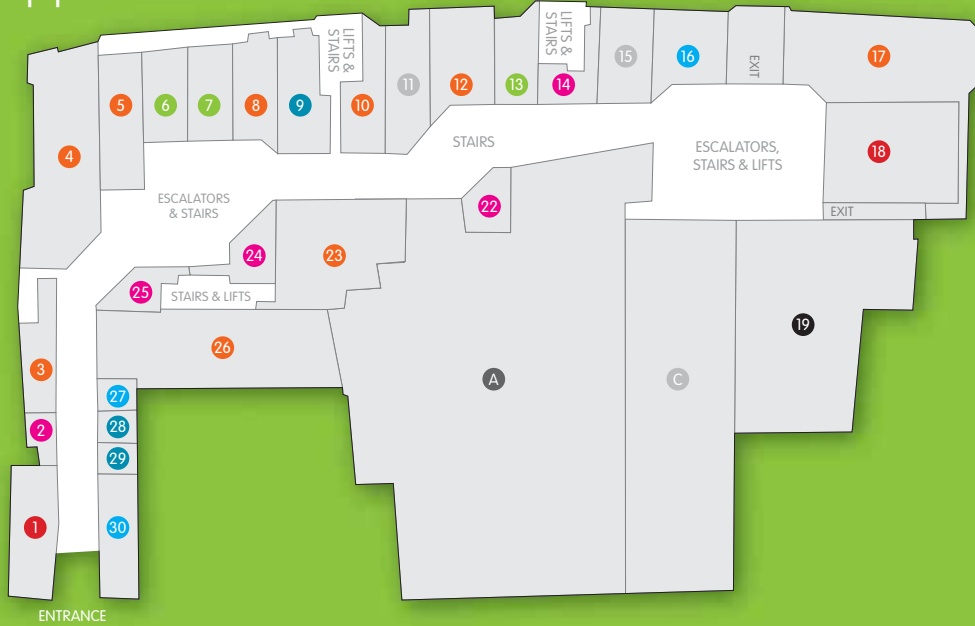

 SHREWSBURY SHOPPING CENTRES
DARWIN, PRIDE HILL & RIVERSIDE

Upper

Lower

Middle

Category Guide

LARGE STORES

- A Marks & Spencer
- B TK Maxx

FASHION

- 3 Suits Plus
- 4 Topshop/Topman
- 5 Laura Ashley
- 8 La Senza
- 10 Warehouse
- 12 Evans
- 17 Dorothy Perkins
- 23 Monsoon
- 26 River Island
- 33 38 Above
- 36 Romurro Leather
- 37 So Ho
- 44 A&M Collection