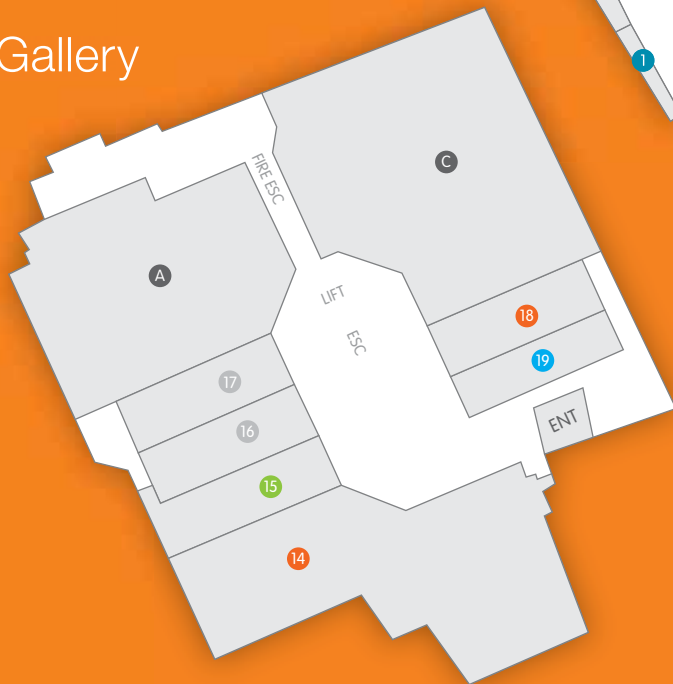

 SHREWSBURY SHOPPING CENTRES
DARWIN, PRIDE HILL & RIVERSIDE

Pride

Bridge

Gallery

Category Guide

LARGE STORES

- A Next
- B HMV
- C New Look
- D T J Hughes

FASHION