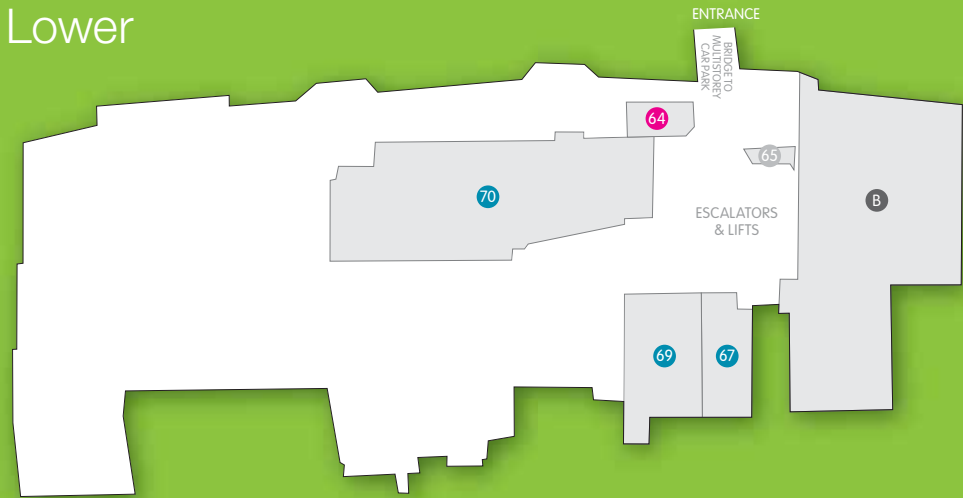

 SHREWSBURY SHOPPING CENTRES
DARWIN, PRIDE HILL & RIVERSIDE

Upper

Lower

Middle

Category Guide

LARGE STORES

- A Marks & Spencer
- B TK Maxx

FASHION

- 3 Suits Plus
- 4 Topshop/Topman
- 5 Laura Ashley
- 8 La Senza
- 10 Warehouse
- 12 Evans
- 17 Dorothy Perkins
- 23 Monsoon
- 26 River Island
- 33 38 Above
- 36 Romurro Leather
- 37 So Ho
- 44 A&M Collection